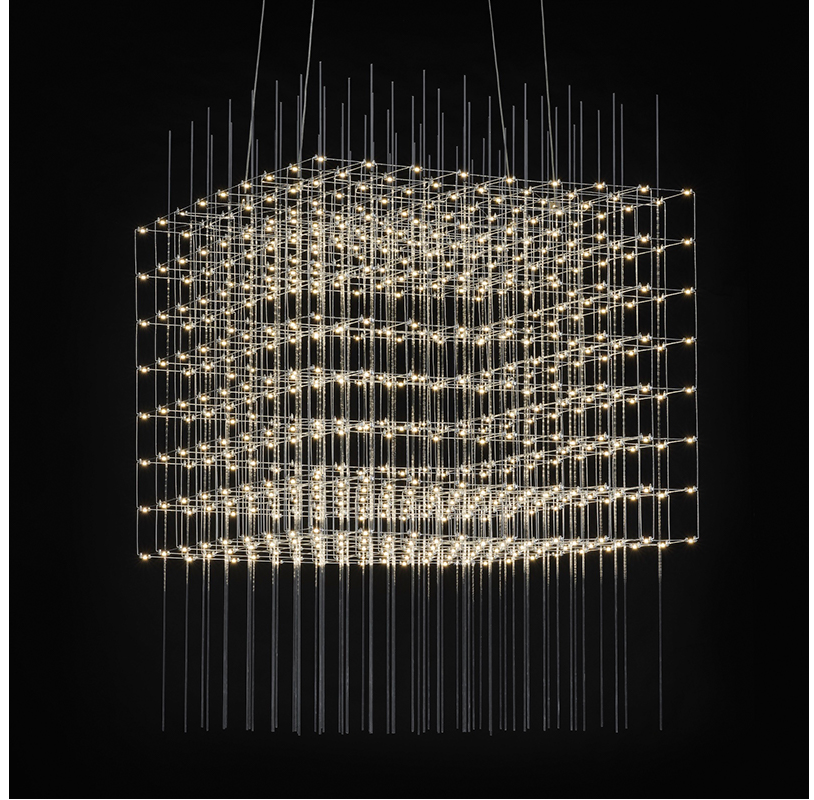

COSMOS SQUARE SUSPENSION

D101743-

base number   LED   Color   Finish
Dimming   Temperature   Options

1. To build a product code in our configurator select the specify button on the base model # product page
2. To build a manual product code on this datasheet choose from the options listed below in blue font and add the suffix to the base model #

GENERAL

Series: Cosmos Square
Brand: Quasar
Division: Design
Mounting Type: Suspension
Mounting Location: Ceiling
Subcategory: Ambient

PHYSICAL

Shape: Square
Length (mm): 1000
Length (in): 39 ³/₈"
Width (mm): 1000
Width (in): 39 ³/₈"
Height (mm): 850
Height (in): 33 ⁷/₁₆"
Max. Overall Height (mm): 2850
Max. Overall Height (in): 112 ³/₁₆"
Light Distribution: Omnidirectional
Weight (kg): 24
Weight (lbs): 52.91
[Fixture Finish: NIC / BRA / BBR](#)
Fixture Material: Metal
Cable Details: 2000mm Cable
Upon Request: Custom Sizes Optional Dowlight upon request

ELECTRICAL

Lamp Type: LED
Input Wattage (W): 328.8
[Dimming: Non-Dimming / Phase Dimming (120vac Only)](#)
Driver Included: Yes
Driver Location: Integrated
Driver Type: Constant Voltage - Universal
Driver Class: Class 2
Input Voltage (V): 120 - 277
Output Voltage (V): 12

LED

Number of LEDs: 548
[Color Temperature (°K): 2400 / 2800](#)
Max. Delivered Lumen (lm): 16440 (2800K)
CRI: >90 CRI
Lamp Life (hrs): 50000

OPTICAL

RATINGS AND CERTIFICATIONS

Certified By: Certified for North American Standards
IP rating: IP20