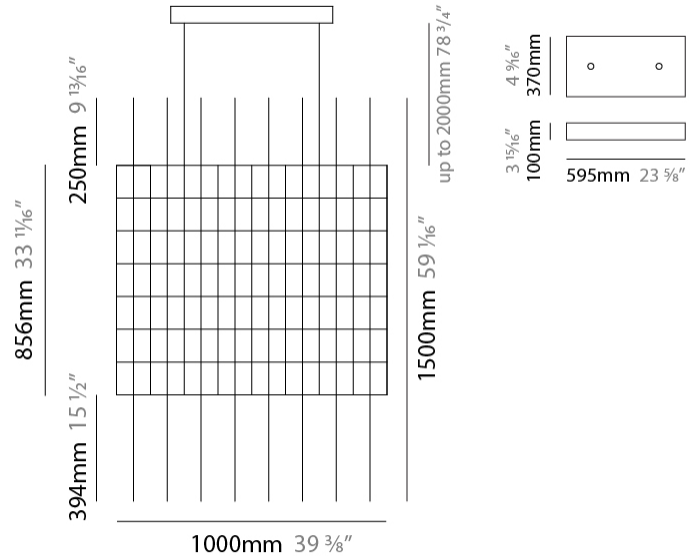

GENERAL

Series: Cosmos Square
 Brand: Quasar
 Division: Design
 Mounting Type: Suspension
 Mounting Location: Ceiling
 Subcategory: Ambient

PHYSICAL

Shape: Square
 Length (mm): 1000
 Length (in): 39 ³/₈"
 Width (mm): 1000
 Width (in): 39 ³/₈"
 Height (mm): 850
 Height (in): 33 ⁷/₁₆"
 Max. Overall Height (mm): 2850
 Max. Overall Height (in): 112 ³/₁₆"
 Light Distribution: Omnidirectional
 Weight (kg): 24
 Weight (lbs): 52.91
[Fixture Finish: NIC / BRA / BBR](#)
 Fixture Material: Metal
 Cable Details: 2000mm Cable
 Upon Request: Custom Sizes Optional Dowlight upon request

LED

Number of LEDs: 548
[Color Temperature \(°K\): 2400 / 2800](#)
 Max. Delivered Lumen (lm): 16440 (2800K)
 CRI: >90 CRI
 Lamp Life (hrs): 50000

OPTICAL

RATINGS AND CERTIFICATIONS

Certified By: Certified for North American Standards
 IP rating: IP20